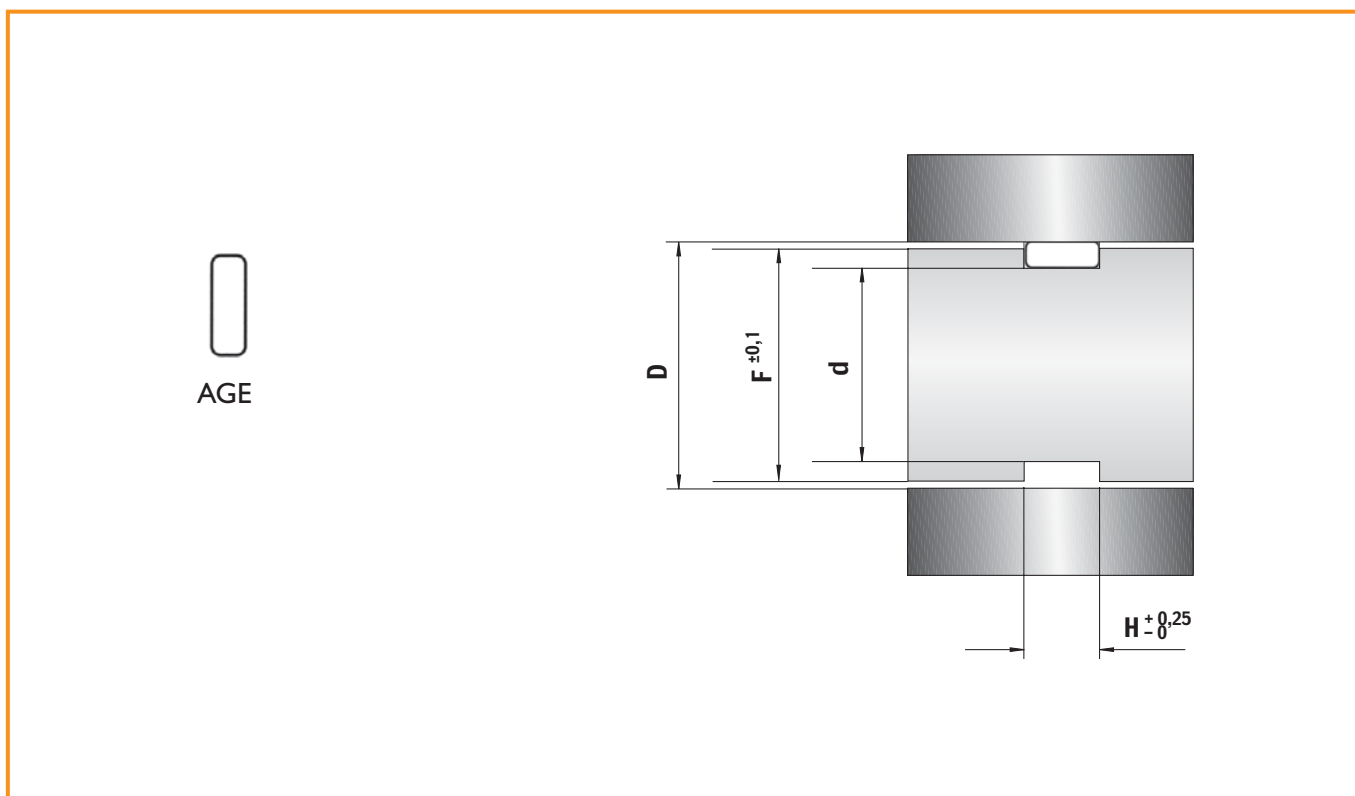

Anelli di guida • *Guide rings*

NS RIF. <i>Our ref.</i>	DIMENSIONI SEDI • <i>Housing dimensions</i>			PREZZO <i>Price</i>
	D	d	H	
AGE 16/2	16,00	12,00	9,70	€ 0,45
AGE 20/2	20,00	16,00	9,70	€ 0,51
AGE 25/2	25,00	21,00	9,70	€ 0,51
AGE 30/2	30,00	26,00	9,70	€ 0,51
AGE 32/2	32,00	28,00	9,70	€ 0,51
AGE 35/2	35,00	31,00	9,70	€ 0,51
AGE 40/2	40,00	36,00	9,70	€ 0,56
AGE 45/2	45,00	41,00	9,70	€ 0,56
AGE 50	50,00	44,00	9,70	€ 0,56
AGE 55	55,00	49,00	12,80	€ 0,56
AGE 60	60,00	54,00	12,80	€ 0,56
AGE 63	63,00	57,00	12,80	€ 0,62
AGE 65	65,00	59,00	12,80	€ 0,62
AGE 70	70,00	64,00	12,80	€ 0,62
AGE 75	75,00	69,00	12,80	€ 0,68
AGE 80	80,00	74,00	12,80	€ 0,68
AGE 85	85,00	79,00	12,80	€ 0,68
AGE 90	90,00	84,00	12,80	€ 0,73
AGE 95	95,00	89,00	12,80	€ 0,73
AGE 100	100,00	94,00	12,80	€ 0,73